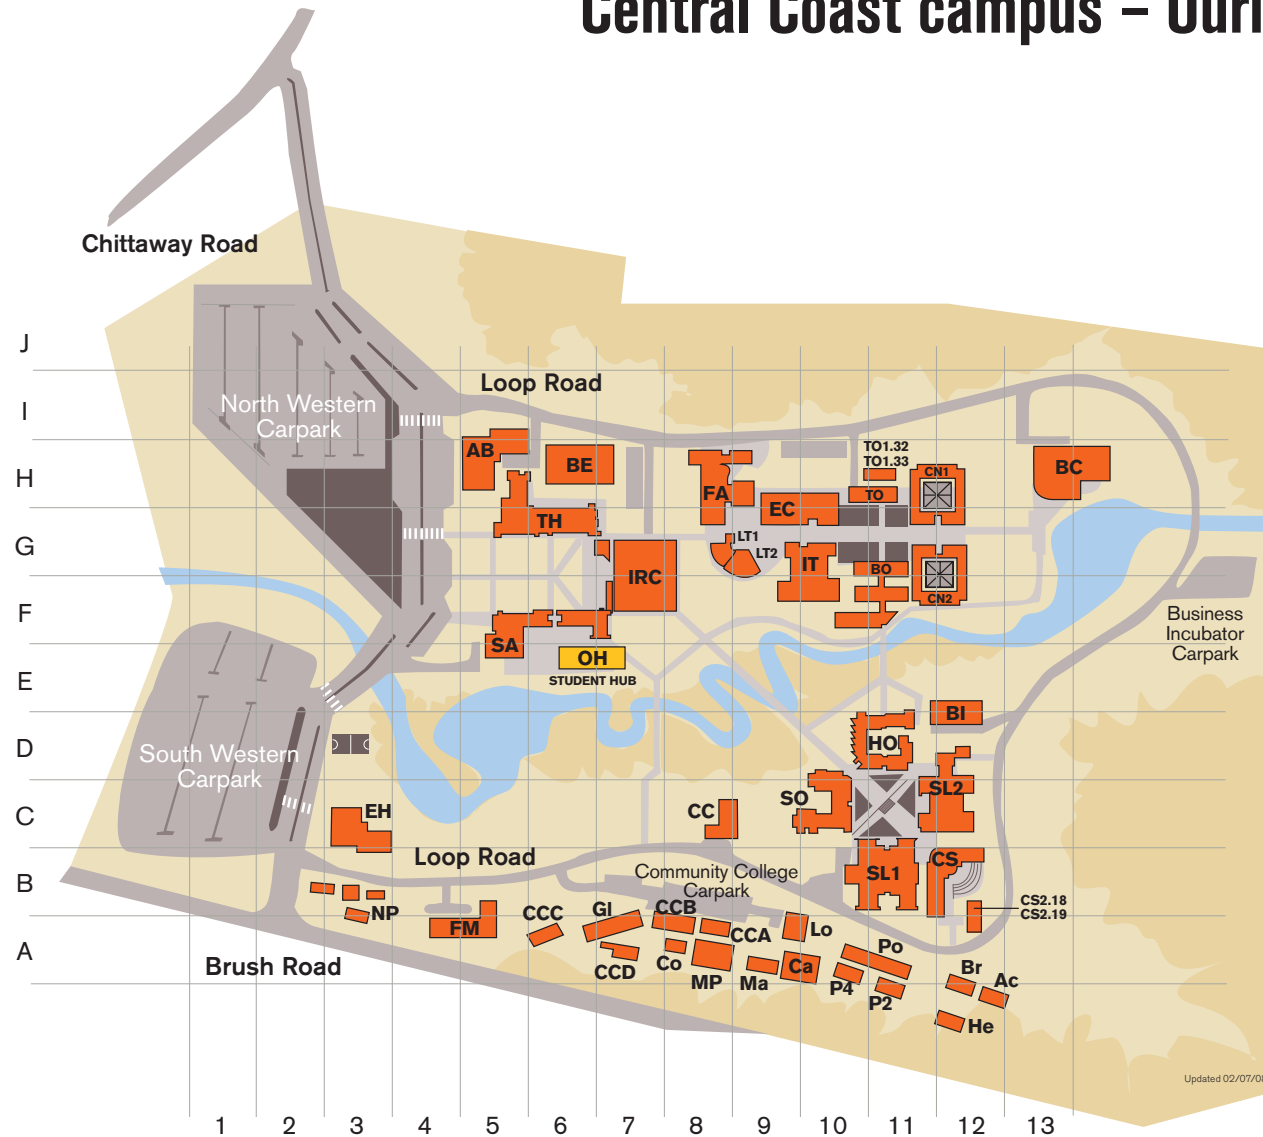

Central Coast campus – Ourimbah

CODE	BUILDING NAME	MAP REFERENCE
AB	Pro Vice-Chancellor's Unit IT Services (17000) Clinical Skills Labs WorkCover Research Centre of Excellence	H5
Ac	Horticulture (Acacia)	A12
BC	Building & Construction Studies Centre	H13
BE	Business & Investment Centre of Excellence Faculty of Health offices	H6
BI	Business Incubator	E12
BO	Business Offices	G11
Br	Horticulture (Brackenview)	A12
Ca	The Castle	A9
CC	Child Care Centre	C8
CCA	Community College Classrooms 1 – 3	A9
CCB	Community College Classrooms 4 – 5	B8
CCC	Community College Classrooms 7 – 8	B6
CCD	Community College Classrooms 6	A7
CN1	Classrooms North 1	H12
CN2	Classrooms North 2	F12
Co	The Cottage	A8
CS	Classrooms South Café East	B12
EC	Early Childhood Studies (Yerra)	H9
EH	Student Accommodation (Blue Gum House)	C3
FA	Fine Art / Drama Studio	H8
FM	Facilities Management	A4
GI	NSW Department of Sport & Recreation , Regional Office (The Glen)	B7
He	The Hermitage	A12
HO	Humanities Offices	D11
IRC	Information Resource Centre (Library) Gibalee	G7
IT	Café Express IT Studies Centre	G9
Lo	Community College Administration (The Lodge)	G10
LT1	Lecture Theatre 1	G9
LT2	Lecture Theatre 2	G8
Ma	Central Coast Environment Network (The Manor)	A9
MC	Tennis Courts	D3
MP	North Sydney/Central Coast Area Health Service	A8
NP	Nursery	A3
OH	Student Hub	E6
Po	Podiatry	A11
P2	Ponds 2	A11
P4	Ponds 4	A10
SA	Campus Central Co-op Bookshop Student Amenities Student Support Unit	F6
SL1	Science Laboratories 1	B11
SL2	Science Laboratories 2	C12
SO	Science Offices	C10
TH	Preview Restaurant	G6
TO	Tourism & Hospitality Technology Offices	G6 H11